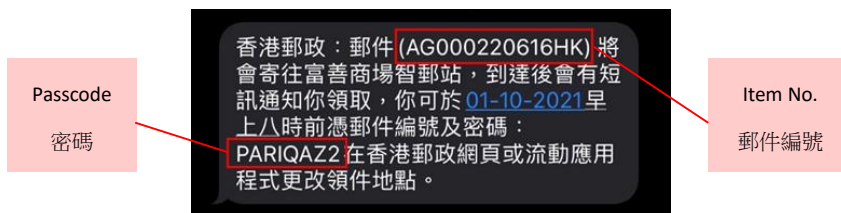

2. SMS notification will be sent to you once the packages are posted. You can check and change your collection point (delivery date cannot be changed) with corresponding Item No. and Passcode within the stated deadline.

當郵件寄出後，香港郵政會向閣下發出手機短訊。你可以在指定日子內，憑郵件編號及密碼，在香港郵政網頁或流動應用程式更改領件地點（領件日子恕不能更改）。