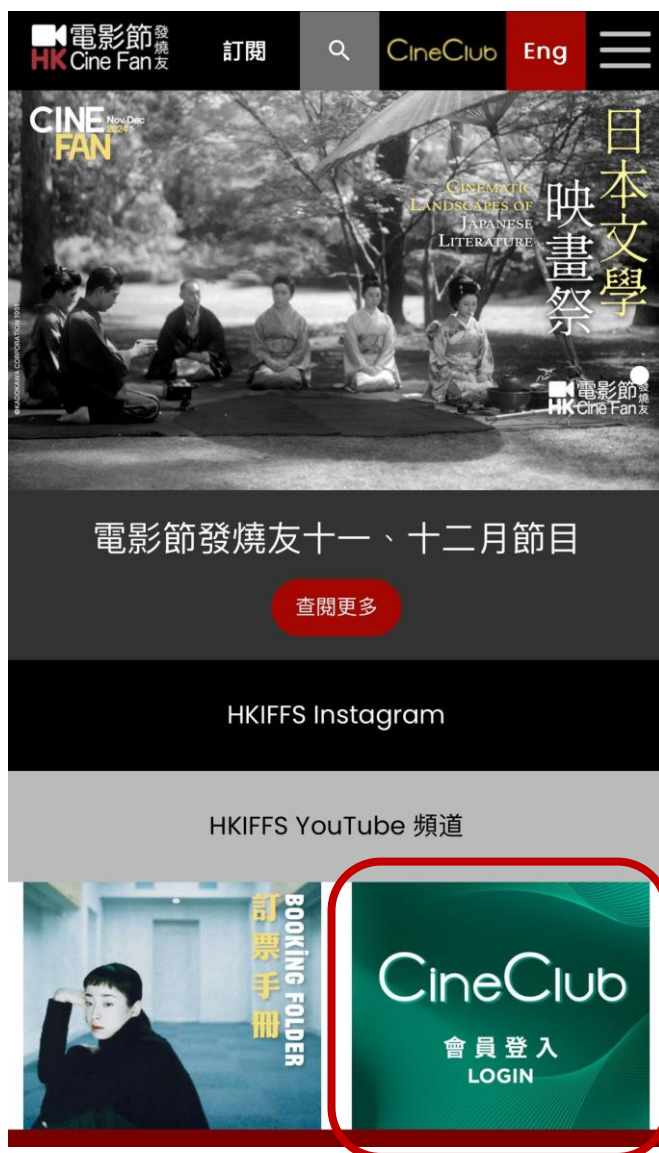

## 電影會 (CineClub) 會員登入程序 CineClub Member Login Procedure

1. 進入 [CineClub 會員登入頁面](#)

Visit [CineClub membership login page](#)

亦可透過以下途徑進入登入頁面：

Or access the login page through the following ways:

a. 電影節發燒友網站 > 按「CineClub 會員登入」

Cine Fan website > Click CineClub LOGIN

- b. 「HKIFFS」手機應用程式 > 打開左上角選單 > 按「CINECLUB 會員登入」  
HKIFFS App > Open the upper-left Menu > Click CINECLUB LOGIN

2. 輸入會員號碼（註冊時所登記的電話號碼）及密碼

Enter the CineClub ID (your registered phone number) and Password

The screenshot shows the Chinese version of the login page. At the top, there is a navigation bar with the HKIFF logo, the text 'HKIFF CINE FAN', and language options 'Eng | 中文'. Below the navigation bar, there are two links: '登入' (Login) and '立即入會' (Join Now). The main heading is '登入' (Login). Below it, a message reads '歡迎回來。請登入以繼續。' (Welcome back. Please log in to continue.). There are two input fields: one for '會員號碼' (CineClub ID) with the placeholder text '請輸入已登記的流動電話號碼' (Please enter your registered mobile phone number), and one for '密碼' (Password) with the placeholder text '請輸入密碼' (Please enter password) and a '忘記密碼?' (Forgot Password?) link. A large black button with the text '登入' (Login) is positioned below the input fields. At the bottom, there is a link: '還沒有入會? 請立即申請。' (Not a CineClub member yet? Please apply now.).