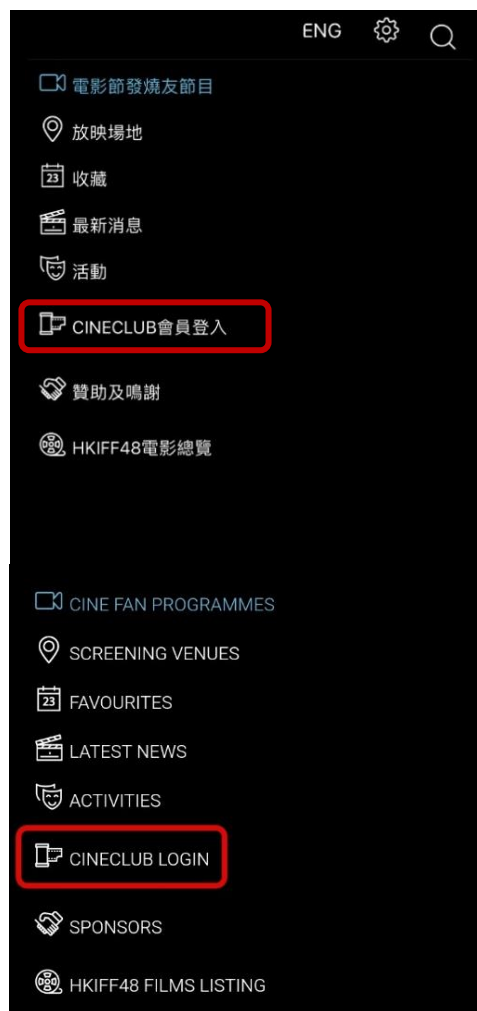

## 電影會 (CineClub) 會員登入程序 CineClub Member Login Procedure

1. 進入 [CineClub 會員登入頁面](#)

Visit [CineClub membership login page](#)

亦可透過以下途徑進入登入頁面：

Or access the login page through the following ways:

a. 電影節發燒友網站 > 按「CineClub 會員登入」

Cine Fan website > Click CineClub LOGIN

- b. 「HKIFFS」手機應用程式 > 打開左上角選單 > 按「CINECLUB 會員登入」  
HKIFFS App > Open the upper-left Menu > Click CINECLUB LOGIN

2. 輸入會員號碼（註冊時所登記的電話號碼）及密碼

Enter the CineClub ID (your registered phone number) and Password

The screenshot shows the Chinese version of the login page. At the top, there is a navigation bar with the HKIFF logo, the text 'HKIFF CINE FAN', and language options 'Eng | 中文'. Below the navigation bar, there are two links: '登入' (Login) and '立即入會' (Join Now). The main heading is '登入' (Login). Below it, a message reads '歡迎回來。請登入以繼續。' (Welcome back. Please log in to continue.). There are two input fields: one for '會員號碼' (CineClub ID) with the placeholder text '請輸入已登記的流動電話號碼' (Please enter your registered mobile phone number), and one for '密碼' (Password) with the placeholder text '請輸入密碼' (Please enter password) and a '忘記密碼?' (Forgot Password?) link. A large black button with the text '登入' (Login) is positioned below the input fields. At the bottom, there is a link: '還沒有入會? 請立即申請。' (Not a CineClub member yet? Please apply now.).